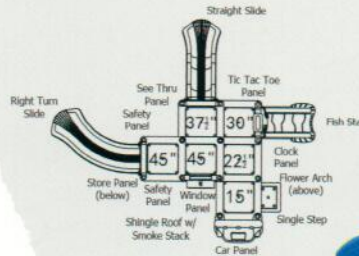

# FUN CENTERS

281-671-7352  
**ALL Aquatics & Kids Playgrounds**  
*"It's ALL for the good of the Kids"*

## Goliad Play

SKU: AAKPLLC004  
 Safety Zone: 21' 9" x 27' 6"  
 Age Range: 2 - 5 years

Child Capacity: 24 - 28  
 Fall Height: 3' 1-1/2"