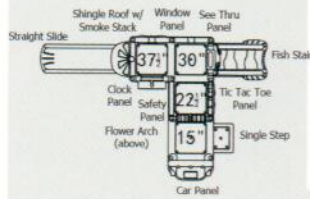

## Goliad Play

SKU: AAKPLLC004  
 Safety Zone: 21' 9" x 27' 6"  
 Age Range: 2 - 5 years

Child Capacity: 24 - 28  
 Fall Height: 3' 1-1/2"