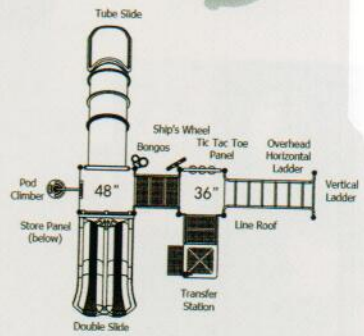

## San Jacinto Meadows

SKU: AAKP016  
 Post Size: 3.5-inch  
 Safety Zone: 27' 2" x 30' 4"  
 Child Capacity: 24 - 28  
 Age Range: 5 - 12 years  
 Fall Height: 7'

# MOCKING BIRD SOUND

281-671-7352  
 ALL Aquatics & Kids Playgrounds  
 "We ALL for the good of the Kids"

Grooved Slide

## Mocking Bird Sound

SKU: AAKP007  
 Post Size: 3.5-inch  
 Safety Zone: 30' 5" x 32'  
 Child Capacity: 28 - 32  
 Age Range: 5 - 12 years  
 Fall Height: 7'