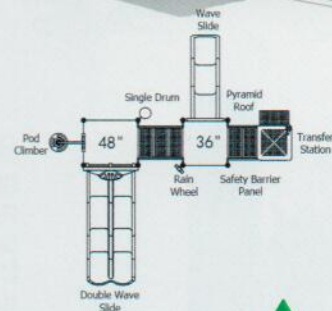

## Border Laredo

SKU: AAKP004  
 Post Size: 3.5-inch  
 Safety Zone: 28' 7" x 29' 5"  
 Child Capacity: 22 - 26  
 Age Range: 2 - 12 years  
 Fall Height: 4'