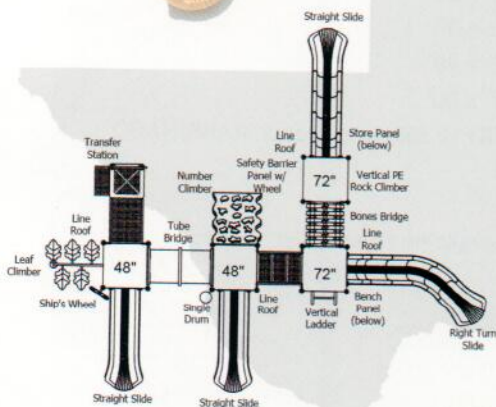

## Luckenbach Fields

SKU: AAKP011  
 Post Size: 3.5-inch  
 Safety Zone: 30' 8" x 31' 10"  
 Child Capacity: 35 - 40  
 Age Range: 5 - 12 years  
 Fall Height: 7'

# BIG BEND OVERLOOK

281-671-7352  
 ALL Aquatics & Kids Playgrounds  
"It's ALL for the good of the Kids"

ADA Compliant  
 with Access

## Big Bend Overlook

SKU: AAKP012  
 Post Size: 3.5-inch  
 Safety Zone: 37' 3" x 42' 2"  
 Child Capacity: 46 - 53  
 Age Range: 5 - 12 years  
 Fall Height: 6'