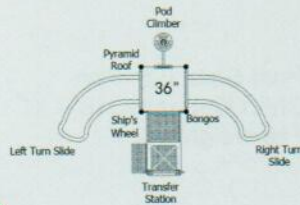

PEDERNALES PLAY

281-671-7352
ALL Aquatics & Kids Playgrounds
It's ALL for the good of the Kids!

Pedernales Play

SKU: AAKP002
Post Size: 3.5-inch
Safety Zone: 21' 9" x 26' 5"
Child Capacity: 13 - 15
Age Range: 2 - 12 years
Fall Height: 3'