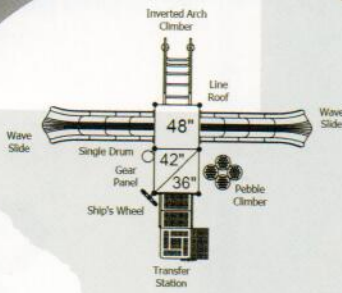

## Border Laredo

SKU: AAKP004  
 Post Size: 3.5-inch  
 Safety Zone: 28' 7" x 29' 5"  
 Child Capacity: 22 - 26  
 Age Range: 2 - 12 years  
 Fall Height: 4'

## Palo Duro Canyon

SKU: AAKP013  
 Post Size: 3.5-inch  
 Safety Zone: 27' 2" x 30' 5"  
 Child Capacity: 21 - 24  
 Age Range: 2 - 12 years  
 Fall Height: 4'

Includes Inverted Arch Climber