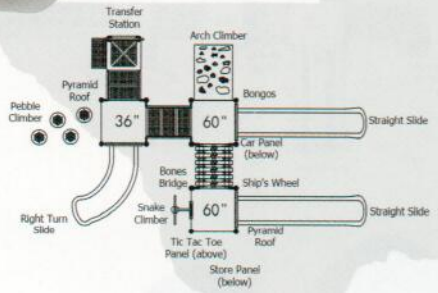

LONE STAR PLAINS

281-671-7352
ALL Aquatics & Kids Playgrounds
It's ALL for the good of the Kids!