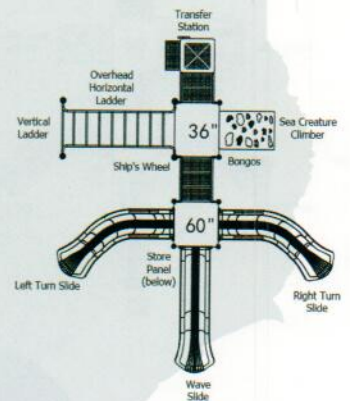

## Mocking Bird Sound

SKU: AAKP007  
 Post Size: 3.5-inch  
 Safety Zone: 30' 5" x 32'  
 Child Capacity: 28 - 32  
 Age Range: 5 - 12 years  
 Fall Height: 7'

# AMARILLO PANHANDLE

281-671-7352  
 ALL Aquatics & Kids Playgrounds  
"It's ALL for the good of the Kids"

Includes Arch Rail Entry

## Amarillo Panhandle

SKU: AAKP008  
 Post Size: 3.5-inch  
 Safety Zone: 31' x 35'  
 Child Capacity: 27 - 31  
 Age Range: 5 - 12 years  
 Fall Height: 7'