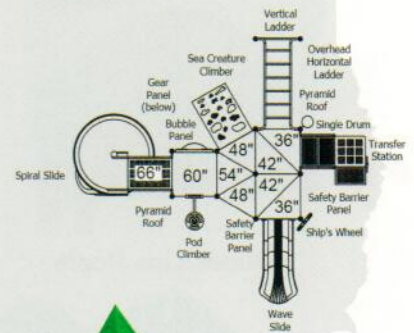

## Lone Star Plains

SKU: AAKP010  
 Post Size: 3.5-inch  
 Safety Zone: 25' 8" x 34' 11"  
 Child Capacity: 36 - 42  
 Age Range: 2 - 12 years  
 Fall Height: 5'

Includes Ship's Wheel

# LUCKENBACH FIELDS

281-671-7352  
 ALL Aquatics & Kids Playgrounds  
 "It's ALL for the good of the Kids"

Includes Sea Creature Climber

## Luckenbach Fields

SKU: AAKP011  
 Post Size: 3.5-inch  
 Safety Zone: 30' 8" x 31' 10"  
 Child Capacity: 35 - 40  
 Age Range: 5 - 12 years  
 Fall Height: 7'