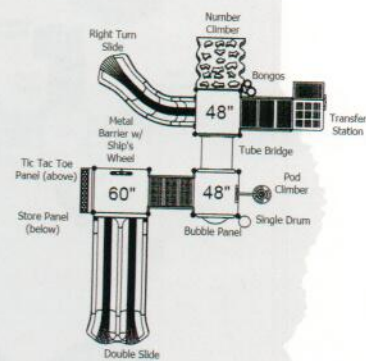

## Amarillo Panhandle

SKU: AAKP008  
 Post Size: 3.5-inch  
 Safety Zone: 31' x 35'  
 Child Capacity: 27 - 31  
 Age Range: 5 - 12 years  
 Fall Height: 7'

# AUSTIN WEIRD

281-671-7352  
 ALL Aquatics & Kids Playgrounds  
 "It's ALL for the good of the Kids!"

Includes Ship's Wheel

## Austin Weird

SKU: AAKP018  
 Post Size: 3.5-inch  
 Safety Zone: 28' 6" x 33' 3"  
 Child Capacity: 33 - 38  
 Age Range: 2 - 12 years  
 Fall Height: 5'