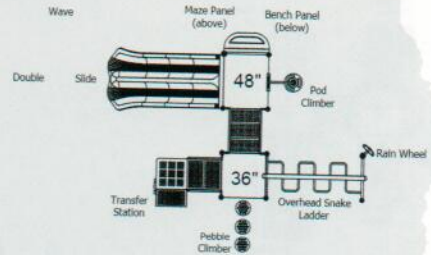

# SAN JACINTO MEADOWS

281-671-7352  
 ALL Aquatics & Kids Playgrounds  
It's ALL for the good of the Kids™

Includes Pebble Climber

## San Jacinto Meadows

SKU: AAKP016  
 Post Size: 3.5-inch  
 Safety Zone: 27' 2" x 30' 4"  
 Child Capacity: 24 - 28  
 Age Range: 5 - 12 years  
 Fall Height: 7'