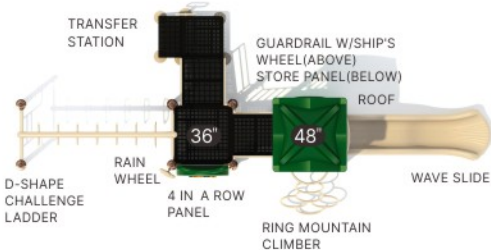

QS-24014

Age Group: 5-12
Activities: 7
Capacity: 17-21
Use Zone: 36'-2" x 22'-4"
Fall Height: 7'-0"

Swiftly Swordfish

The Swiftly Swordfish elevates outdoor fun and is built to excite and challenge children while fostering physical development and creativity. Designed for school-aged kids, this playground offers a variety of activities to promote strength, coordination, and imaginative play. The sturdy monkey bars are perfect for building upper body strength and agility, inviting children to swing, hang, and traverse like true adventurers. The wavy slide adds a thrilling ride that kids will love, with its gentle curves delivering a fun and smooth descent every time. The steel ring climber provides a unique challenge, encouraging kids to test their climbing skills while enhancing balance and muscle strength. Topping off this versatile playground is a new peaked dome roof that adds a stylish architectural element and offers shade and protection from the sun.

Color:

Buzz Hummingbird