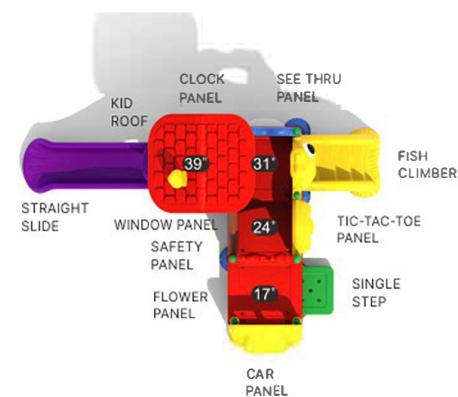

Color as shown

Magic Motor

CD-04

Age Group: 2-5

Capacity: 20

Use Zone: 27'-0" x 21'-10"

Fall Height: 3'-3"

Color as shown

The Willowby Woosh

CD-05

Age Group: 2-5

Capacity: 29

Use Zone: 30'-3" x 27'-3"

Fall Height: 4'-0"

Color as shown

Child Centers