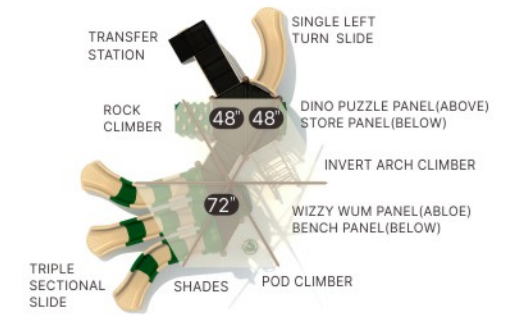

Color:

Primary:

Natural:

QS-24020
 Age Group: 2-12
 Activities: 11
 Capacity: 32-36
 Use Zone: 32'-6" x 28'-4"
 Fall Height: 5'-0"

Goldie Eagle

Discover the most popular playground design for children ages 2-12, with exciting features that blend fun, creativity, and relaxation! This versatile playset includes a double slide for side-by-side fun, a curved one for twisty thrills, and a straight one for classic sliding excitement. The bones bridge pod climber challenges kids to balance and climb, while the drum adds a musical element for creative expression. With a built-in store panel for imaginative role-play, a comfortable bench for resting, and a new peaked dome roof providing shade and style, this playground is crafted from durable, weather-resistant materials to ensure safe and engaging play for years to come!

Color:
 Primary: ● ● ●
 Natural: ● ● ●

Pap's Peregrine

Our Pap's Peregrine play set is designed for kids aged 2-12 with our feature-packed components! Created for endless fun and adventure, this playground includes a thrilling triple slide for multiple sliding options and a curved slide for exciting, twisty rides. The pod, rock, and steel arch climbers provide a range of climbing challenges, promoting strength, balance, and coordination. Children can engage their minds with the interactive puzzle and wizzy wum panels, fostering creativity and problem-solving skills. The ground-based bench offers a perfect resting spot, while the store panel invites imaginative role-play. This playground is topped with a large shade, ensuring safe, cool play on sunny days. Crafted from top-shelf quality materials and experienced builders, it translates into durable, long-lasting play.

QS-24021
 Age Group: 2-12
 Activities: 9
 Capacity: 28-32
 Use Zone: 17'-7" x 24'-2"
 Fall Height: 6'-0"

Color:
 Primary: ● ● ●
 Natural: ● ● ●

Child Centers

The Octopod

CD-02

Age Group: 2-5

Capacity: 10

Use Zone: 24'-4" x 15'-3"