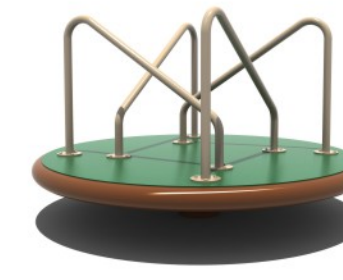

Color:
 Primary: ● ● ●
 Natural: ● ● ●

Falcon's Perch

Falcon's Perch is a thoughtfully designed ground-based obstacle course style playground that keeps kids active, engaged, and close to the ground while challenging their physical skills and igniting their imaginations. The stepping pods invite kids to hop, jump, and navigate their way across, encouraging agility and focus. The rock wall climber is a favorite for children who love a bit of a challenge. This feature provides a safe climbing experience that helps build strength, confidence, and problem-solving skills as they plan their route to the top. Nearby, the tunnel climber offers a different adventure, allowing kids to crawl, hide, and explore their way through, stimulating their senses and promoting social play as they make new friends. The overhead wheel climber is a unique and thrilling activity for more adventurous kids. This feature lets children grasp rotating wheels above their heads, encouraging them to swing from one to the next. It's a fantastic way to build upper body strength, improve grip, and enhance coordination – all while feeling like they're conquering a fun-filled obstacle course. Welcome to the ultimate adventure destination for kids aged 5-12!

SPF-0801 | Rainforest Green

SPF-80266

Description: 5" Single Post Swing with Arm
Item Number: SPF-80266
Use Zone: 29'-11" x 32'-0"

SPF-80266 | Brown

Freestanding

Primary

Natural

Maze Go Round

FS-1810
Age Group: 2-12
Capacity: 4-8
Use Zone: 23'-3" x 23'-3"
Fall Height: 1'-0"

Ball Spinner

FS-1604
Age Group: 2-12
Use Zone: 15'-5" x 15'-3"
Fall Height: 1'-8"

Natural

Primary

Primary

Natural

Rocket Spinner

FS-1803
Age Group: 5-12
Use Zone: 13'-1" x 13'-1"
Fall Height: 1'-0"

Two Seat Seesaw - Two Springs

FS-1404
Age Group: 2-12
Capacity: 2
Use Zone: 18'-11" x 13'-9"
Fall Height: 2'-0"

Freestanding

Farm Truck Spring Rider