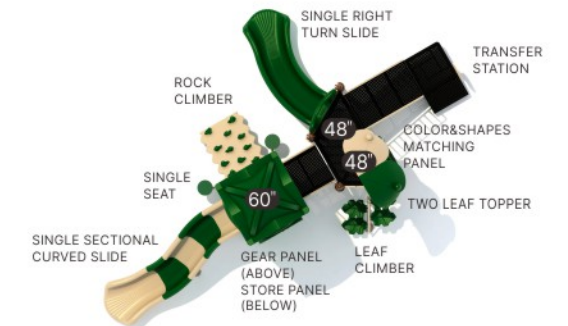

Color:

Primary:

Natural:

QS-24019

Age Group: 2-12
 Activities: 9
 Capacity: 22-26
 Use Zone: 32'-0" x 29'-7"
 Fall Height: 5'-0"

Nell Needletail

Welcome to a world of fun and discovery with our versatile Nell Needletail play set, designed for children ages 2-12! This engaging playset features a thrilling 'S' and curvy slides, offering two exciting ways to glide down. Rock and leaf climbers provide adventurous routes to build strength and coordination. Kids can get creative with the interactive gears panel or enjoy imaginative play at the store panel, while the cozy play seat offers a perfect spot to rest and socialize. This playground is made from durable, time-tested, and weather-resistant materials for hours of safe, active fun in any outdoor space!

Color:

Primary:

Natural:

QS-24020
 Age Group: 2-12
 Activities: 11
 Capacity: 32-36
 Use Zone: 32'-6" x 28'-4"
 Fall Height: 5'-0"

Goldie Eagle

Discover the most popular playground design for children ages 2-12, with exciting features that blend fun, creativity, and relaxation! This versatile playset includes a double slide for side-by-side fun, a curved one for twisty thrills, and a straight one for classic sliding excitement. The bones bridge pod climber challenges kids to balance and climb, while the drum adds a musical element for creative expression. With a built-in store panel for imaginative role-play, a comfortable bench for resting, and a new peaked dome roof providing shade and style, this playground is crafted from durable, weather-resistant materials to ensure safe and engaging play for years to come!