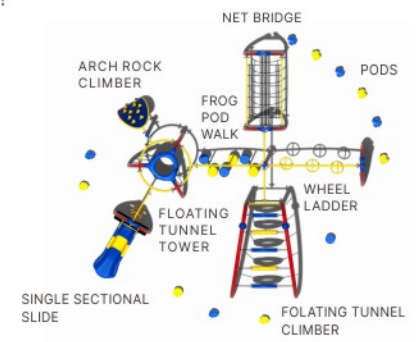

QS-24016
Age Group: 5-12
Activities: 9
Capacity: 22-26
Use Zone: 34'-7" x 28'-9"
Fall Height: 7'-0"

Cheetah Challenge

The dynamic playground, Cheetah Challenge, is thoughtfully designed to offer endless opportunities for active play, creative exploration, and social interaction, making it the perfect hub for fun and fitness. Kids can race down the two curvy slides, each with its own twisty path, delivering thrilling rides that will have them lining up again and again. The monkey bars provide a classic challenge for developing upper body strength and coordination. At the same time, the inverted arch climber and rock climber offer exciting ways to test climbing skills, build confidence, and promote physical fitness. The interactive weather panel adds an educational element, allowing kids to record weather patterns while having fun. Meanwhile, the drum station offers a creative outlet for rhythm and music, encouraging self-expression and cooperative play. The large shade ensures a comfortable play environment by providing ample protection from the sun, keeping kids cool and safe even on hot days. This playground will be a favorite gathering spot where children can slide, climb, learn, and play their way to endless adventures!

Color:
Primary: ● ● ●
Natural: ● ● ●

Falcon's Perch