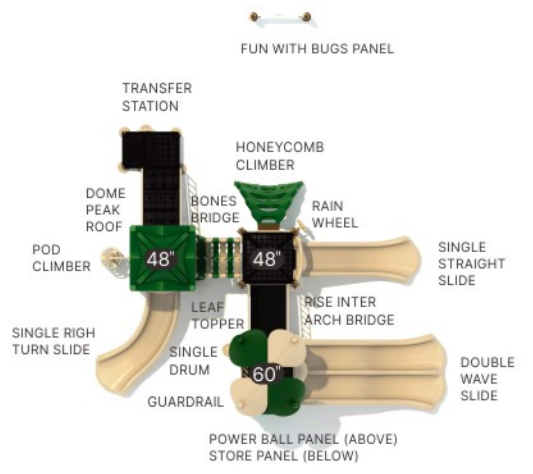

Color:

Primary:

Natural:

QS-24020
 Age Group: 2-12
 Activities: 11
 Capacity: 32-36
 Use Zone: 32'-6" x 28'-4"
 Fall Height: 5'-0"

Goldie Eagle

Discover the most popular playground design for children ages 2-12, with exciting features that blend fun, creativity, and relaxation! This versatile playset includes a double slide for side-by-side fun, a curved one for twisty thrills, and a straight one for classic sliding excitement. The bones bridge pod climber challenges kids to balance and climb, while the drum adds a musical element for creative expression. With a built-in store panel for imaginative role-play, a comfortable bench for resting, and a new peaked dome roof providing shade and style, this playground is crafted from durable, weather-resistant materials to ensure safe and engaging play for years to come!

Color:
 Primary: ● ● ●
 Natural: ● ● ●

Pap's Peregrine

Our Pap's Peregrine play set is designed for kids aged 2-12 with our feature-packed components! Created for endless fun and adventure, this playground includes a thrilling triple slide for multiple sliding options and a curved slide for exciting, twisty rides. The pod, rock, and steel arch climbers provide a range of climbing challenges, promoting strength, balance, and coordination. Children can engage their minds with the interactive puzzle and wizzy wum panels, fostering creativity and problem-solving skills. The ground-based bench offers a perfect resting spot, while the store panel invites imaginative role-play. This playground is topped with a large shade, ensuring safe, cool play on sunny days. Crafted from top-shelf quality materials and experienced builders, it translates into durable, long-lasting play.