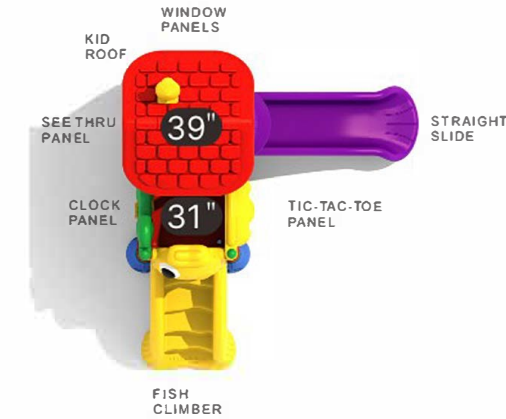

Child Centers

The Octopod

CD-02

Age Group: 2-5

Capacity: 10

Use Zone: 24'-4" x 15'-3"

Fall Height: 2'-7"

Color as shown

Sunnyside Lodge

CD-03X

Age Group: 2-5

Capacity: 14

Use Zone: 21'-6" x 21'-2"

Fall Height: 3'-3"

Color as shown

Magic Motor

CD-04

Age Group: 2-5

Capacity: 20

Use Zone: 27'-0" x 21'-10"

Fall Height: 3'-3"

Color as shown

The Willowby Woosh

CD-05

Age Group: 2-5

Capacity: 29

Use Zone: 30'-3" x 27'-3"

Fall Height: 4'-0"

Color as shown