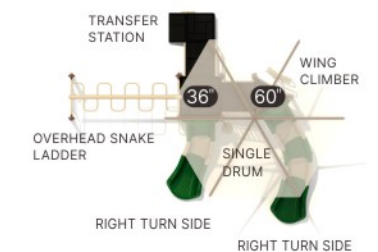

QS-24014

Age Group: 5-12
Activities: 7
Capacity: 17-21
Use Zone: 36'-2" x 22'-4"
Fall Height: 7'-0"

Swiftly Swordfish

The Swiftly Swordfish elevates outdoor fun and is built to excite and challenge children while fostering physical development and creativity. Designed for school-aged kids, this playground offers a variety of activities to promote strength, coordination, and imaginative play. The sturdy monkey bars are perfect for building upper body strength and agility, inviting children to swing, hang, and traverse like true adventurers. The wavy slide adds a thrilling ride that kids will love, with its gentle curves delivering a fun and smooth descent every time. The steel ring climber provides a unique challenge, encouraging kids to test their climbing skills while enhancing balance and muscle strength. Topping off this versatile playground is a new peaked dome roof that adds a stylish architectural element and offers shade and protection from the sun.

Color:

Buzz Hummingbird