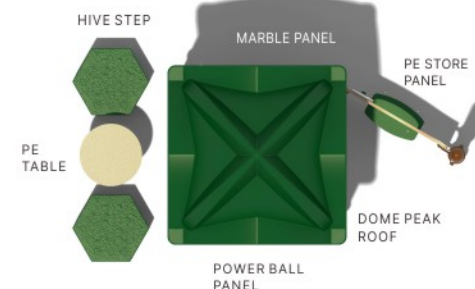

Color:

Primary:

Natural:

QS-24012

Age Group: 2-5
 Activities: 7
 Capacity: 14-18
 Use Zone: 24'-4" x 24'-6"
 Fall Height: 3'-0"

Willy Wildebeest

Unleash the wild joy of playtime with Willy Wildebeest, designed to captivate young imaginations and encourage active exploration! This unique playground features a full roof offering protection from the sun and a curvy slide that offers an exciting, winding ride down, perfect for little thrill-seekers who love a bit of adventure. The rock climber provides a fun and engaging way for kids to test their climbing skills, promoting strength, coordination, and confidence as they navigate their way to the top. The spiral bean climber adds another layer of challenge with a twisting design that inspires creativity and enhances gross motor skills, balance, and agility.