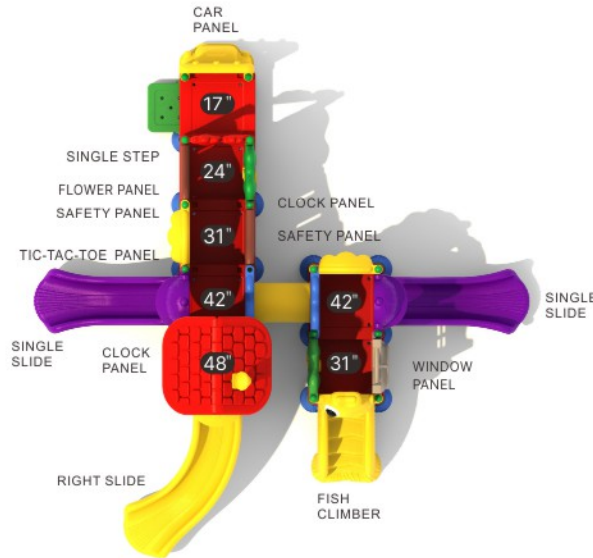

Child Centers

Discover the joy of playing with KidsTale Child Centers - a realm where young imaginations thrive. A fun, safe, and cost-effective playground for toddlers and preschoolers. Our Child Centers are designed to captivate hearts and energize spirits. Accommodating up to 20 kids, these centers are safe havens, featuring sturdy railings and diverse play panels, from the Fish Climber to the Tic Tac Toe Panel.

Each piece is crafted to encourage exploration and adventure, ensuring every moment is filled with laughter and learning. These delightful play areas are ready to ship within 24 hours of order confirmation, bringing rapid joy to any community.

Rainbow Cottage

CD-06

Age Group: 2-5

Capacity: 35

Use Zone: 32'-10" x 31'-5"

Fall Height: 4'-0"

Color as shown