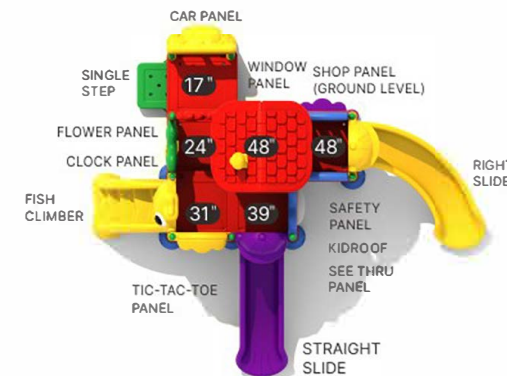

Color as shown

Magic Motor

CD-04

Age Group: 2-5

Capacity: 20

Use Zone: 27'-0" x 21'-10"

Fall Height: 3'-3"

Color as shown

The Willowby Woosh

CD-05

Age Group: 2-5

Capacity: 29

Use Zone: 30'-3" x 27'-3"

Fall Height: 4'-0"

Color as shown

Child Centers

Discover the joy of playing with KidsTale Child Centers - a realm where young imaginations thrive. A fun, safe, and cost-effective playground for toddlers and preschoolers. Our Child Centers are designed to captivate hearts and energize spirits. Accommodating up to 20 kids, these centers are safe havens, featuring sturdy railings and diverse play panels, from the Fish Climber to the Tic Tac Toe Panel.