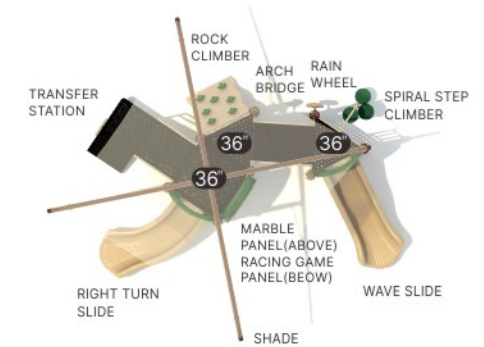

QS-24012

Age Group: 2-5
Activities: 7
Capacity: 14-18
Use Zone: 24'-4" x 24'-6"
Fall Height: 3'-0"

Willy Wildebeest

Unleash the wild joy of playtime with Willy Wildebeest, designed to captivate young imaginations and encourage active exploration! This unique playground features a full roof offering protection from the sun and a curvy slide that offers an exciting, winding ride down, perfect for little thrill-seekers who love a bit of adventure. The rock climber provides a fun and engaging way for kids to test their climbing skills, promoting strength, coordination, and confidence as they navigate their way to the top. The spiral bean climber adds another layer of challenge with a twisting design that inspires creativity and enhances gross motor skills, balance, and agility.

Color:

Natural:

Over Ostrich

Create an unforgettable play experience with Over Ostrich, thoughtfully designed to engage and entertain young children while keeping them safe and cool under a sizeable protective shade. This comprehensive playset is a paradise for active preschoolers, featuring multiple play elements that inspire imagination, movement, and fun! Kids can choose between a curvy slide for a twisty, exhilarating ride or a wavy slide for gentle, rolling fun. The rock climber provides a safe and adventurous way for children to challenge their climbing skills and build strength. At the same time, the arch bridge invites imaginative journeys and enhances balance and coordination as they cross from one side to the other. Fostering social interaction, the ground-level racing game panel will keep children engaged.

Color:

Primary:

Natural:

QS-24013

Age Group: 2-5
Activities: 8
Capacity: 20-24
Use Zone: 28'-8" x 23'-0"
Fall Height: 3'-0"