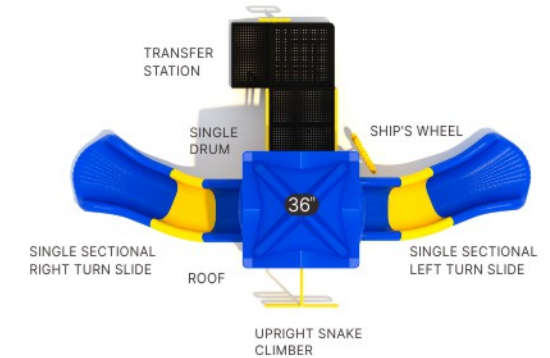

QS-24010

Age Group: 6-23month
Activities: 6
Capacity: 6-8
Use Zone: 20'-4" x 16'-5"
Fall Height: 0'-0"

Leaps the Antelope

Ignite the spirit of adventure and play with Leaps the Antelope, specially crafted for young explorers and small spaces! This dynamic playground set features two exciting slides — a gentle, curvy slide for smooth rides with a thrilling twist — providing endless sliding fun for kids. The unique snake climber encourages children to engage their imagination and develop their climbing skills. Its undulating design offers a fun and challenging way for kids to climb and explore, promoting balance, coordination, and muscle strength.

Color:

Primary:

Natural:

QS-24011

Age Group: 2-5
Activities: 4
Capacity: 12-16
Use Zone: 28'-0" x 21'-8"
Fall Height: 3'-0"

Wee Gazelle

Transform your backyard or play area into a world of fun and imagination with our Toddler Playground! Specially designed for little adventurers, this vibrant and engaging playground features interactive activity panels that stimulate young minds and foster creativity. With colorful marbles, an engaging store panel, and a ball puzzle, the activity panels encourage sensory exploration and fine motor skills development. The cozy seating area is perfect for little ones to rest, relax, or enjoy imaginative play.

Color:

Primary:

Natural: