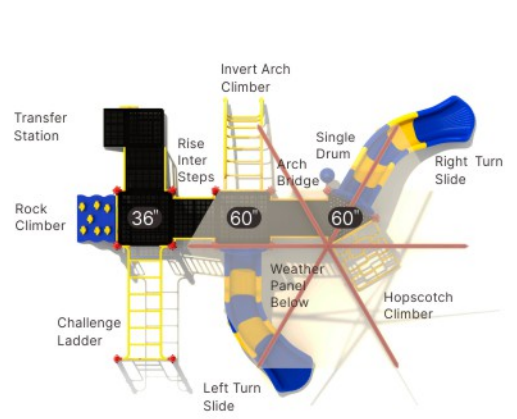

Cheetah Challenge

The dynamic playground, Cheetah Challenge, is thoughtfully designed to offer endless opportunities for active play, creative exploration, and social interaction, making it the perfect hub for fun and fitness. Kids can race down the two curvy slides, each with its own twisty path, delivering thrilling rides that will have them lining up again and again. The monkey bars provide a classic challenge for developing upper body strength and coordination. At the same time, the inverted arch climber and rock climber offer exciting ways to test climbing skills, build confidence, and promote physical fitness. The interactive weather panel adds an educational element, allowing kids to record weather patterns while having fun. Meanwhile, the drum station offers a creative outlet for rhythm and music, encouraging self-expression and cooperative play. The large shade ensures a comfortable play environment by providing ample protection from the sun, keeping kids cool and safe even on hot days. This playground will be a favorite gathering spot where children can slide, climb, learn, and play their way to endless adventures!