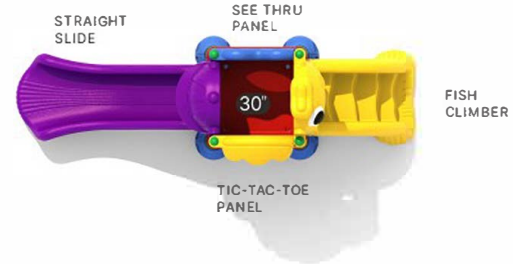

Child Centers

The Octopod

CD-02

Age Group: 2-5

Capacity: 10

Use Zone: 24'-4" x 15'-3"

Fall Height: 2'-7"

Color as shown