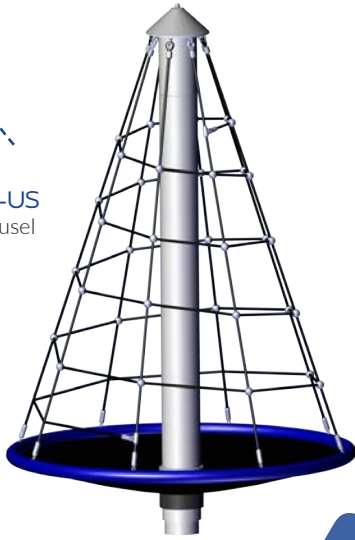

20.01.120S-US
Spiral Carousel