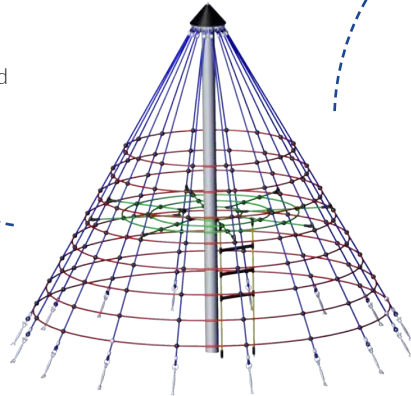

4643-1B
The Great Pyramid