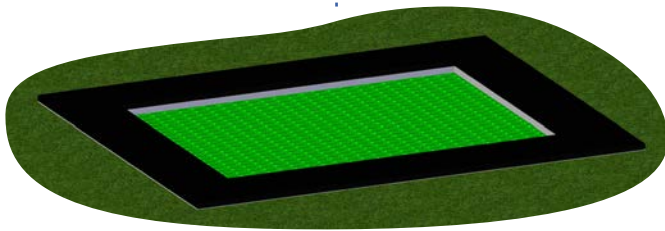

20.02.108
The 2012 Bouncer