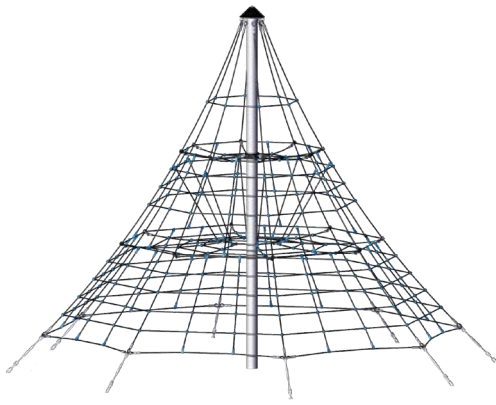

4641-10S
Deep Space Pyramid