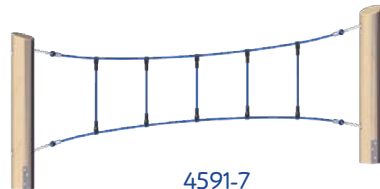

Steel posts or Robinia wood posts available.

4591-2  
Rope Ladder

4591-3  
Climbing Net

4591-4  
Balancing Rope

4591-5  
Rubber Hammock

4591-9  
Wobble Beam

4591-7  
Slackline

Robinia Wood is not only visually pleasing, but also naturally insect resistant and incredibly strong.

4591-12  
Climbing Rungs

4591-14  
Clambering Loops

4591-13  
Holding Rings

Use zones and space required are variable and determined by your chosen course configuration.

For pricing, ordering, or additional information on product options and details, contact a NetPlay USA sales representative. Haiger Adventure Course elements are only available in 16mm. To indicate choice of Robinia wood posts in place of steel, add -R to end of item number when ordering.