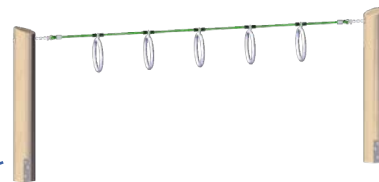

Steel posts or Robinia wood posts available.

4591-2  
Rope Ladder

4591-3  
Climbing Net

4591-4  
Balancing Rope

4591-5  
Rubber Hammock

4591-9  
Wobble Beam

4591-7  
Slackline

Robinia Wood is not only visually pleasing, but also naturally insect resistant and incredibly strong.

4591-12  
Climbing Rungs

4591-14  
Clambering Loops

4591-13  
Holding Rings

Use zones and space required are variable and determined by your chosen course configuration.

For pricing, ordering, or additional information on product options and details, contact a NetPlay USA sales representative. Haiger Adventure Course elements are only available in 16mm. To indicate choice of Robinia wood posts in place of steel, add -R to end of item number when ordering.