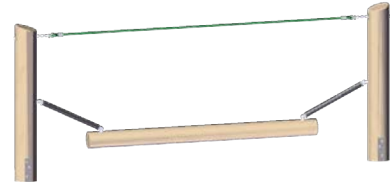

Steel posts or Robinia wood posts available.

4591-2  
Rope Ladder

4591-3  
Climbing Net

4591-4  
Balancing Rope

4591-5  
Rubber Hammock

4591-9  
Wobble Beam

4591-7  
Slackline

Robinia Wood is not only visually pleasing, but also naturally insect resistant and incredibly strong.

4591-12  
Climbing Rungs

4591-14  
Clambering Loops

4591-13  
Holding Rings

Use zones and space required are variable and determined by your chosen course configuration.

For pricing, ordering, or additional information on product options and details, contact a NetPlay USA sales representative. Haiger Adventure Course elements are only available in 16mm. To indicate choice of Robinia wood posts in place of steel, add -R to end of item number when ordering.