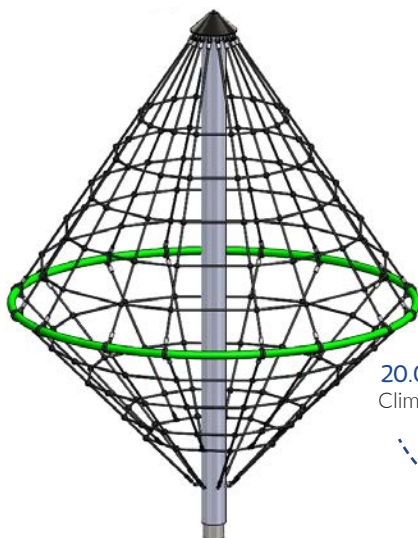

20.06.130-US  
Bird's Nest Carousel Mini

20.01.135-US  
Climbing Whirl Mini

20.01.130-US  
Climbing Whirl

20.01.080-US  
Bird's Nest Carousel

Item Number	Product	Age Group	Capacity	Use Zone
20.01.080-US	Bird's Nest Carousel	5-12	7	Ø 295"
20.06.130-US	Bird's Nest Carousel Mini	5-12	5	Ø 275"
20.01.130-US	Climbing Whirl	5-12	20	Ø 354"
20.01.135-US	Climbing Whirl Mini	5-12	8	Ø 295"