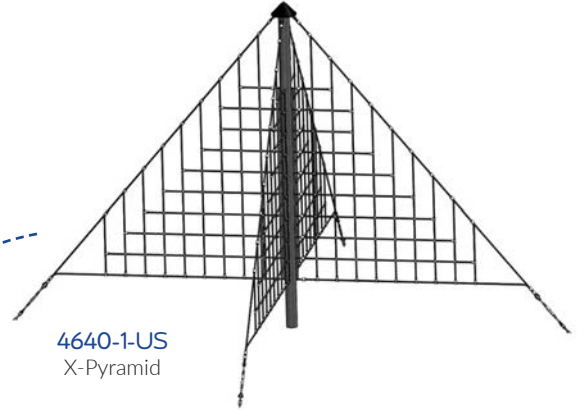

4640-1-US
X-Pyramid