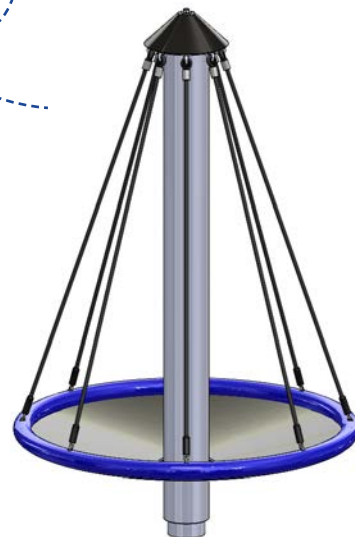

20.01.080-US
Bird's Nest Carousel

Item Number	Product	Age Group	Capacity	Use Zone
20.01.080-US	Bird's Nest Carousel	5-12	7	Ø 295"
20.06.130-US	Bird's Nest Carousel Mini	5-12	5	Ø 275"
20.01.130-US	Climbing Whirl	5-12	20	Ø 354"
20.01.135-US	Climbing Whirl Mini	5-12	8	Ø 295"

For pricing, ordering, or additional information on product options and details, contact a NetPlay sales representative. When ordering, indicate rope gauge by adding **-16** or **-18** to item numbers.