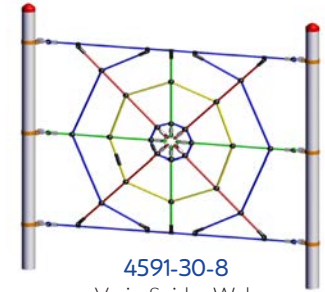

4954-30-US  
Bird's Nest Mini Tree

4652-10-US  
Bird's Nest Tree

4591-30-8  
Vario Spider Web  
(posts sold separately)

4687-20S-US  
Pirate Tower

4687-30-US  
Mini Pirate Tower

4652-60  
Laola

Item Number	Product	Age Group	Capacity	Use Zone
4594-30-US	Bird's Nest Mini Tree	5-12	6	Ø251"
4652-10-US	Bird's Nest Tree	5-12	40	Ø 322"
4591-30-8	Vario Spider Web w/ Steel Posts	5-12	6	237 x 148"
4591-30-8-R	Vario Spider Web w/ Robinia Wood Posts	5-12	6	241 x 152"
4687-30-US	Mini Pirate Tower	5-12	15	Ø 330"
4687-20S-US	Pirate Tower	5-12	25	294 x 245"
4652-60	Laola	5-12	66	429 x 424"