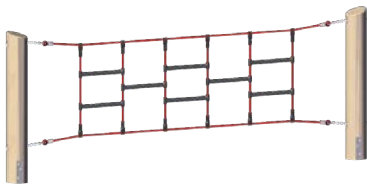

Steel posts or Robinia wood posts available.

4591-2  
Rope Ladder

4591-3  
Climbing Net

4591-4  
Balancing Rope

4591-5  
Rubber Hammock

4591-9  
Wobble Beam

4591-7  
Slackline

Robinia Wood is not only visually pleasing, but also naturally insect resistant and incredibly strong.

4591-12  
Climbing Rungs

4591-14  
Clambering Loops

4591-13  
Holding Rings

Use zones and space required are variable and determined by your chosen course configuration.

For pricing, ordering, or additional information on product options and details, contact a NetPlay USA sales representative. Haiger Adventure Course elements are only available in 16mm. To indicate choice of Robinia wood posts in place of steel, add -R to end of item number when ordering.