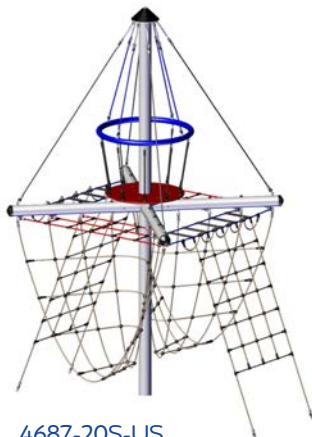

## JUST ADD SPIRIT.

Kids learn to take risks while climbing, balancing, and engaging in open play. NetPlay Climbers' colorful square and rectangular meshes are the perfect focal point for any park or playground.

4954-30-US  
Bird's Nest Mini Tree

4652-10-US  
Bird's Nest Tree

4591-30-8  
Vario Spider Web  
(posts sold separately)

4687-20S-US  
Pirate Tower

4687-30-US  
Mini Pirate Tower

4652-60  
Laola

Item Number	Product	Age Group	Capacity	Use Zone
4594-30-US	Bird's Nest Mini Tree	5-12	6	Ø251"
4652-10-US	Bird's Nest Tree	5-12	40	Ø 322"
4591-30-8	Vario Spider Web w/ Steel Posts	5-12	6	237 x 148"
4591-30-8-R	Vario Spider Web w/ Robinia Wood Posts	5-12	6	241 x 152"
4687-30-US	Mini Pirate Tower	5-12	15	Ø 330"
4687-20S-US	Pirate Tower	5-12	25	294 x 245"
4652-60	Laola	5-12	66	429 x 424"