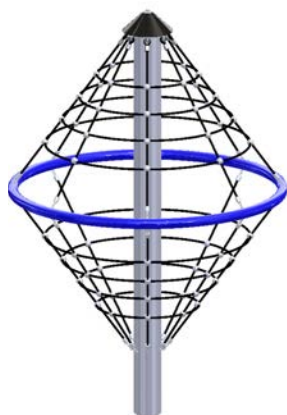

20.01.135-US
Climbing Whirl Mini