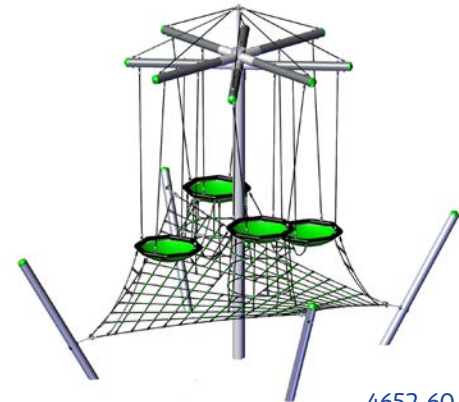

4954-30-US  
Bird's Nest Mini Tree

4652-10-US  
Bird's Nest Tree

4591-30-8  
Vario Spider Web  
(posts sold separately)

4687-20S-US  
Pirate Tower

4687-30-US  
Mini Pirate Tower

4652-60  
Laola

Item Number	Product	Age Group	Capacity	Use Zone
4594-30-US	Bird's Nest Mini Tree	5-12	6	Ø251"
4652-10-US	Bird's Nest Tree	5-12	40	Ø 322"
4591-30-8	Vario Spider Web w/ Steel Posts	5-12	6	237 x 148"
4591-30-8-R	Vario Spider Web w/ Robinia Wood Posts	5-12	6	241 x 152"
4687-30-US	Mini Pirate Tower	5-12	15	Ø 330"
4687-20S-US	Pirate Tower	5-12	25	294 x 245"
4652-60	Laola	5-12	66	429 x 424"